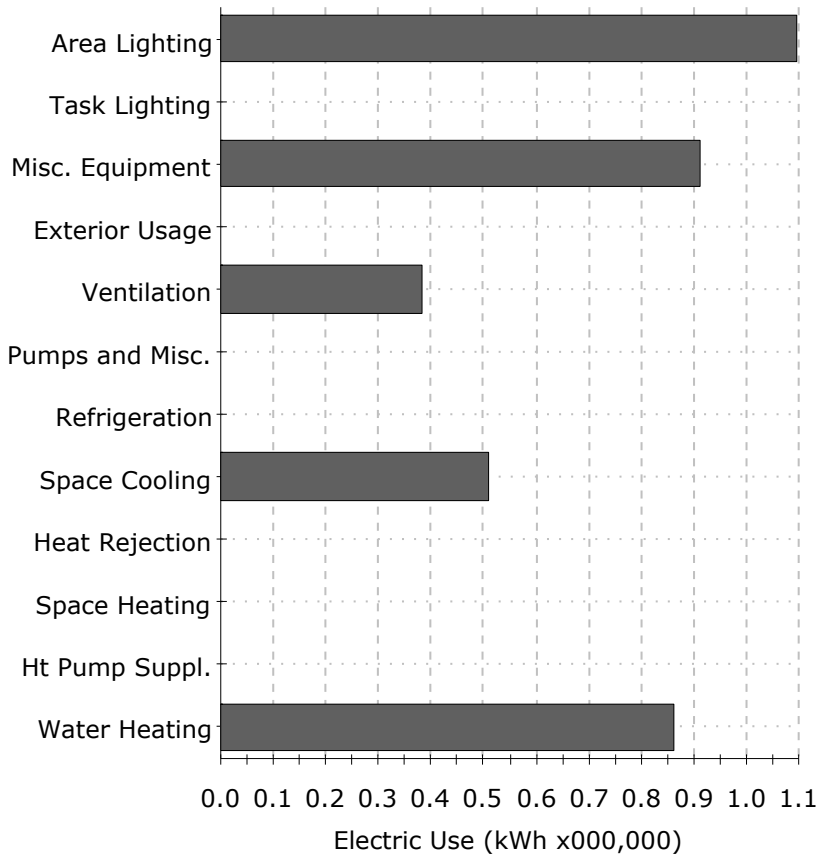

### Annual Energy Consumption by Enduse

■ ABC Inpatient Tower - Mexico City-2 - Baseline Design (10/25/10 @ 11:56)