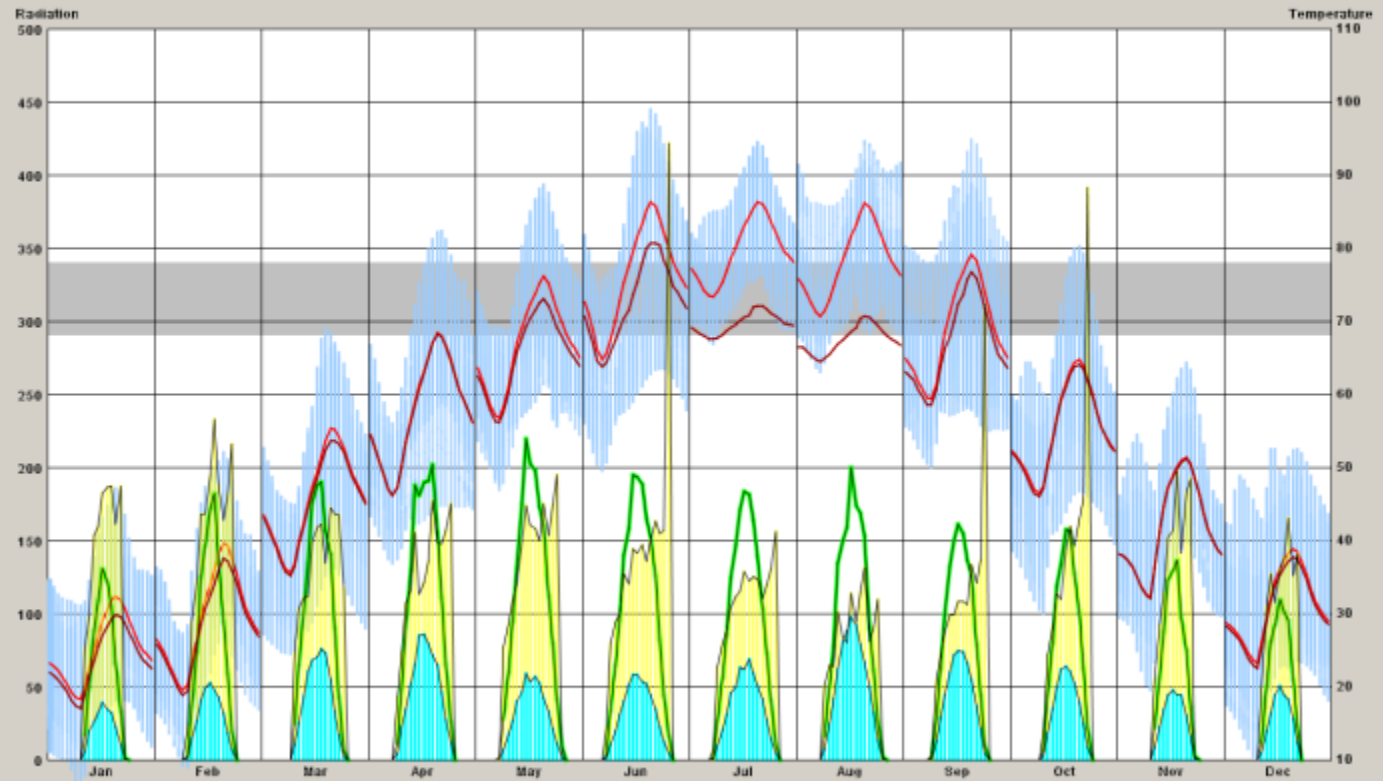

TEMPERATURE:

- DRY BULB
- WET BULB
- (degrees F)

RADIATION:

- GLOBAL HORIZ
- DIRECT NORMAL
- DIFFUSE
- (BTU/sq.ft./hour)

Display Hourly Dry Bulb Temp

TEMPERATURE RANGE

- 10 to 110 degrees F
- Fit to Data

Back Next

MONTHLY DIURNAL AVERAGES

LOCATION: Beijing, Beijing, CHN
 Latitude/Longitude: 39.93° North, 116.28° East, Time Zone from Greenwich 8
 Data Source: CTYW 545110 WMO Station Number, Elevation 180 ft.

LEGEND

HOURLY AVERAGES

TEMPERATURE:

- DRY BULB
- WET BULB
- (degrees F)

RADIATION:

- GLOBAL HORIZ
- DIRECT NORMAL
- DIFFUSE
- (BTU/sq. ft./hour)

Display Hourly Dry Bulb Temp

TEMPERATURE RANGE:

- 10 to 110 degrees F
- Fit to Data

LEGEND

HOURLY AVERAGES

- TEMPERATURE:
- DRY BULB
 - WET BULB
 - (degrees F)
- RADIATION:
- GLOBAL HORIZ
 - DIRECT NORMAL
 - DIFFUSE
 - (BTU/sq.ft./hour)

- Display Hourly Dry Bulb Temp
- TEMPERATURE RANGE
- 10 to 110 degrees F
 - Fit to Data