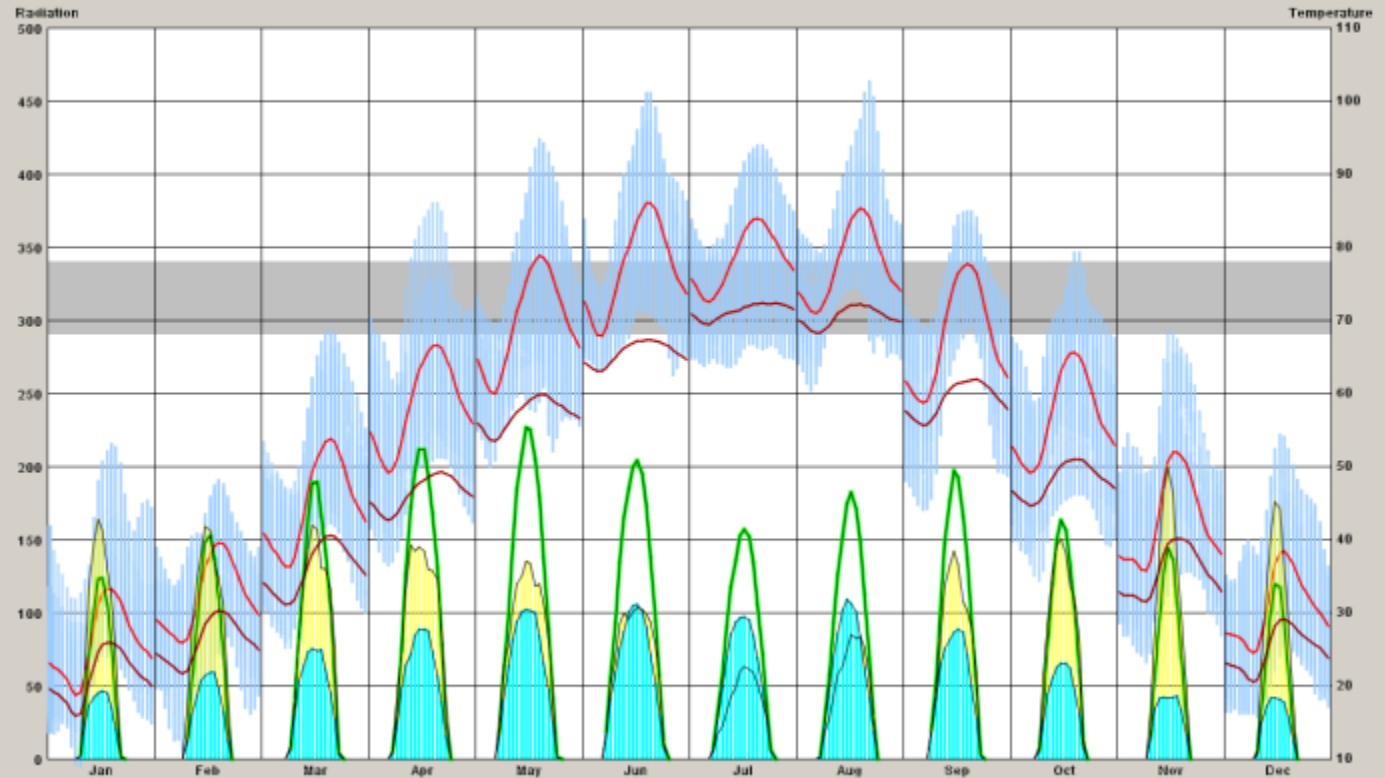

TEMPERATURE:

- DRY BULB
- WET BULB
- (degrees F)

RADIATION:

- GLOBAL HORIZ
- DIRECT NORMAL
- DIFFUSE
- (BTU/sq.ft./hour)

Display Hourly Dry Bulb Temp

TEMPERATURE RANGE

- 10 to 110 degrees F
- Fit to Data

Back Next

HOURLY AVERAGES

TEMPERATURE:

- DRY BULB
- WET BULB
- (degrees F)

RADIATION:

- GLOBAL HORIZ
- DIRECT NORMAL
- DIFFUSE
- (BTU/sq. ft./hour)

Display Hourly Dry Bulb Temp

TEMPERATURE RANGE:

- 10 to 110 degrees F
- Fit to Data

Back Next

MONTHLY DIURNAL AVERAGES

LOCATION: BEIJING/PEKING, -, CHN
 Latitude/Longitude: 39.93° North, 116.28° East, Time Zone from Greenwich 8
 Data Source: SWERA 545110 WMO Station Number, Elevation 180 ft

LEGEND

HOURLY AVERAGES

- TEMPERATURE:
- DRY BULB
 - WET BULB
 - (degrees F)
- RADIATION:
- GLOBAL HORIZ
 - DIRECT NORMAL
 - DIFFUSE
 - (BTU/sq.ft./hour)

- Display Hourly Dry Bulb Temp
- TEMPERATURE RANGE
- 10 to 110 degrees F
 - Fit to Data